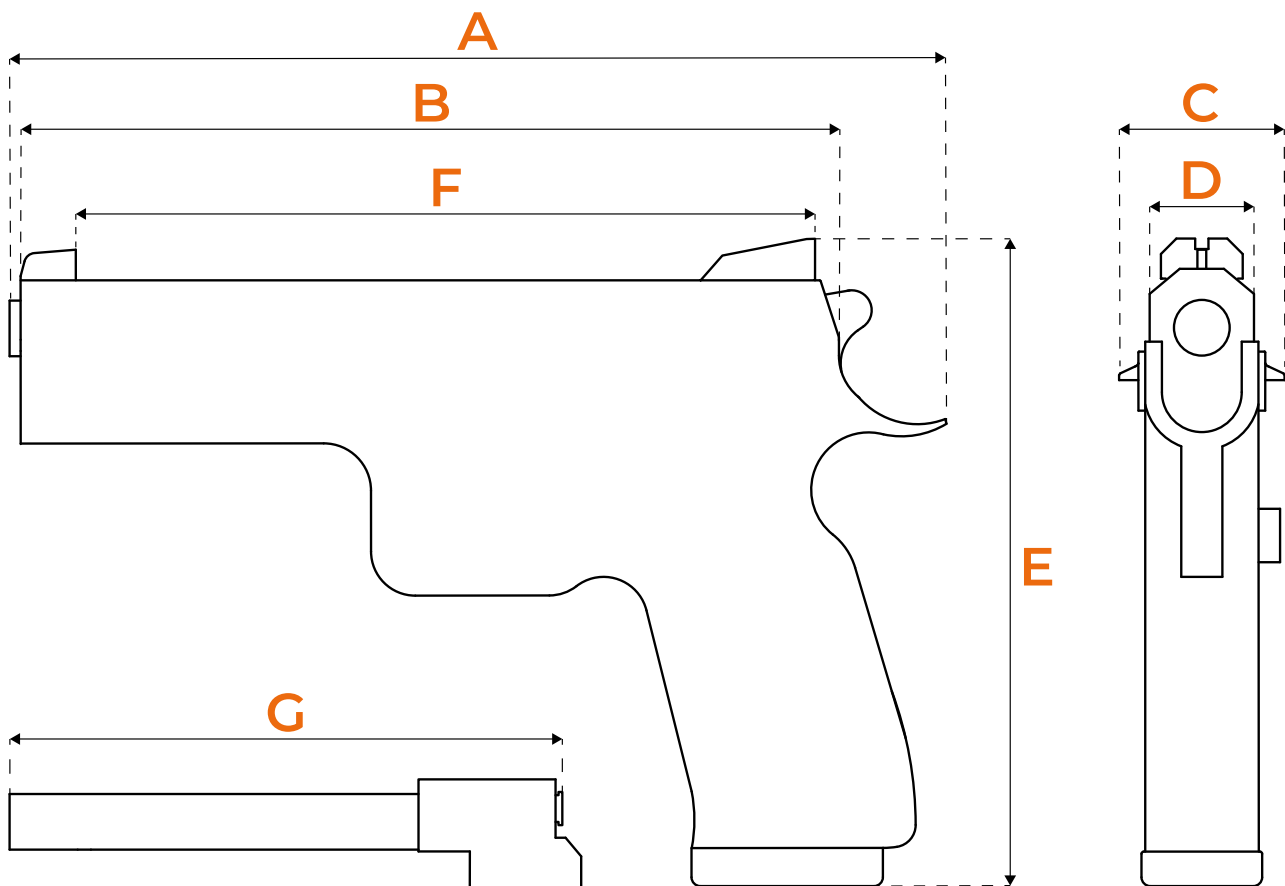

KMR L-02

SPECTRA

SPECIFICATION

A Overall length	223 mm | 8.8 in
B Slide length	197 mm | 7.8 in
C Overall width	39 mm | 1.5 in
D Slide width	26 mm | 1 in
E Overall height	146 mm | 5.7 in
F Sight line	180 mm | 7 in
G Barrel length	127 mm | 5 in

Caliber:

9x19, 9x21

Magazine capacity:

16 rounds

System:

SA / DA

Weight:

without magazine

1220 g | 43 oz

Weight:

with empty magazine

1350 g | 48 oz

Trigger pull:

17.5 N / 45 N

Disclaimer: Technical Data are rounded and do not reflect tolerances – they may be altered without notice! Subject to technical changes.

[instagram.com/kmrarms](https://www.instagram.com/kmrarms)

[facebook.com/kmrarms](https://www.facebook.com/kmrarms)

info@kmrarms.com

www.kmrarms.com